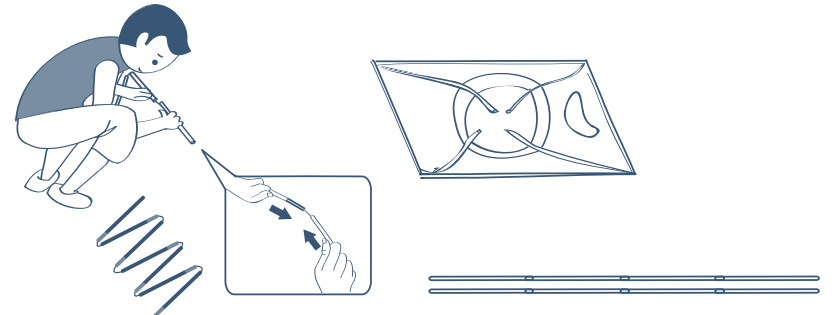

**STEP 1** Unfold the tent.

**STEP 2** Assemble poles.

**STEP 3** Insert pole (A) through the pole sleeves to elevate the walls.

**STEP 4** Connect the poles to the base of each corner.

**STEP 5** VOILA!

- Cleaning instructions: Wipes clean with a damp cloth. Surface clean only.
- Do not twist or force the frame when folding up the tent.
- The product is not fire proof. Never play near a live fire or allow it to have direct contact to any heat source.
- The tent is not waterproof.
- For prolonged storage, protect this product with a dust cover and keep it in a dry shelter.