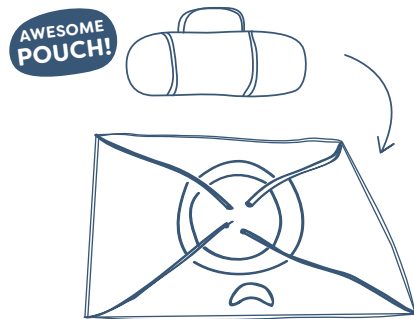

**STEP 1** Unfold the tent.

**STEP 2** Assemble poles.

**STEP 3** Insert pole (A) through the pole sleeves to elevate the walls.

**STEP 4** Connect the poles to the base of each corner.

**STEP 5** VOILA!

- Cleaning instructions: Wipes clean with a damp cloth. Surface clean only.
- Do not twist or force the frame when folding up the tent.
- The product is not fire proof. Never play near a live fire or allow it to have direct contact to any heat source.
- The tent is not waterproof.
- For prolonged storage, protect this product with a dust cover and keep it in a dry shelter.