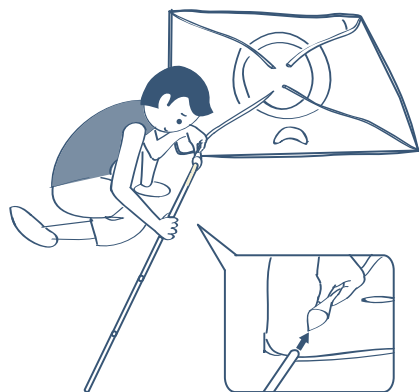

**STEP 1** Unfold the tent.

**STEP 2** Assemble poles.

**STEP 3** Insert pole (A) through the pole sleeves to elevate the walls.

**STEP 4** Connect the poles to the base of each corner.

**STEP 5** VOILA!

- Cleaning instructions: Wipes clean with a damp cloth. Surface clean only.
- Do not twist or force the frame when folding up the tent.
- The product is not fire proof. Never play near a live fire or allow it to have direct contact to any heat source.
- The tent is not waterproof.
- For prolonged storage, protect this product with a dust cover and keep it in a dry shelter.