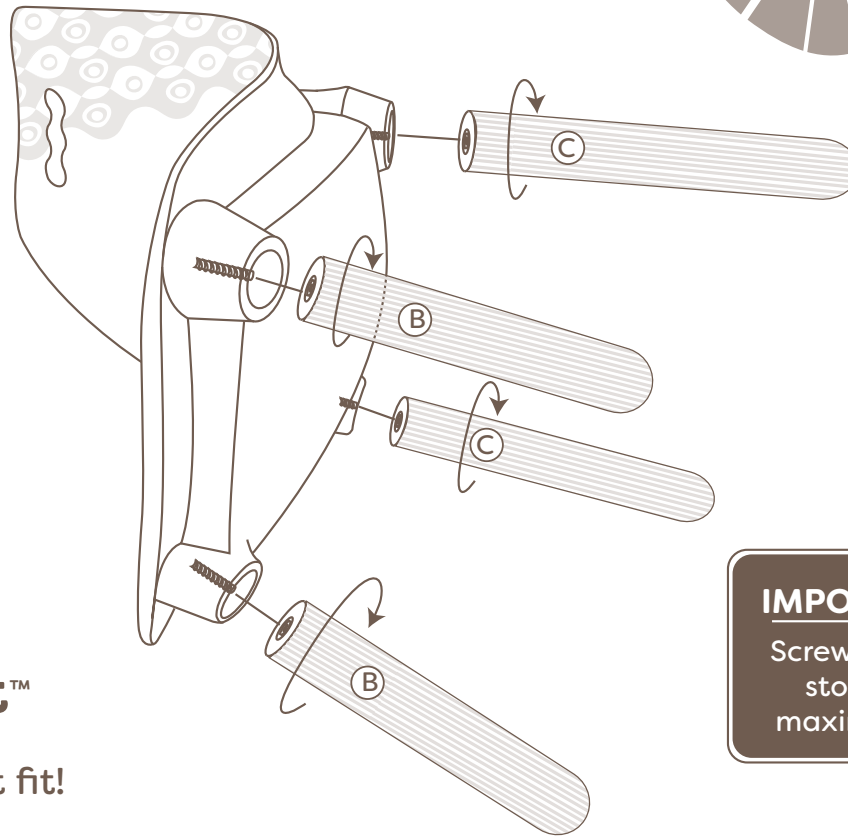

B^{spaces}

3+

Kid Century Modern Chair Set™

Two spots to sit—the perfect fit!

IMPORTANT INFO:

Screw legs until they stop turning for maximum stability.

LIST OF PIECES

(B) x 4

Shorter leg (for front)

(C) x 4

Longer leg (for back)

Jazz up any place with more B. spaces™ furniture

at mybtoys.com. Questions or comments? Pull up a chair and call us (toll-free) at 1-866-665-5524

Pssst! A few words of advice:

- The kid century modern chair set™ can support a maximum load of 154 lbs (about six or seven watermelons).
- Intended for indoor use only.
- Please don't climb, stand or jump on the chair.
- Have a grown-up take care of assembly and make sure the installation is complete before use.

11.69" x 8.27"