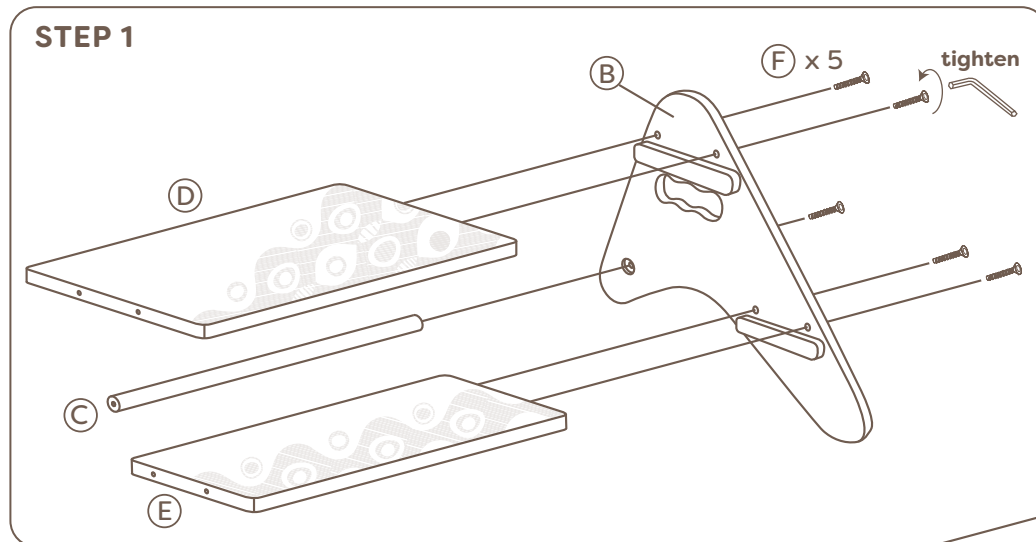

B^{spaces}

2+

sneak a peek or extend your reeeeach.

Peek-a-boost™
Wooden Step Stool

LIST OF PIECES

(A) x1 (B) x1 (C) x1 (D) x1 (E) x1 (F) x10

Includes one hexagon key

An extra little boost to reach new heights.

Pssst! A few words of advice:

- Maximum load of 154 lbs (70 kg).
- Intended for indoor use only.
- Have a grown-up take care of assembly and watch out for the sharp end of the screws!

WARNING:

Grown-ups: keep screws, small parts and plastic bags away from children while you're in building mode.