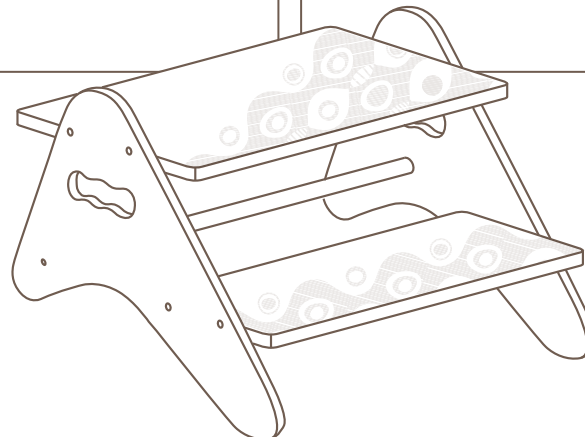

B^{spaces}

2+

sneak a peek or extend your reeeeach.

Peek-a-boost™
Wooden Step Stool

LIST OF PIECES

(A) x1 (B) x1 (C) x1 (D) x1 (E) x1 (F) x10

Includes one hexagon key

An extra little boost to reach new heights.

Pssst! A few words of advice:

- Maximum load of 154 lbs (70 kg).
- Intended for indoor use only.
- Have a grown-up take care of assembly and watch out for the sharp end of the screws!

WARNING:

Grown-ups: keep screws, small parts and plastic bags away from children while you're in building mode.