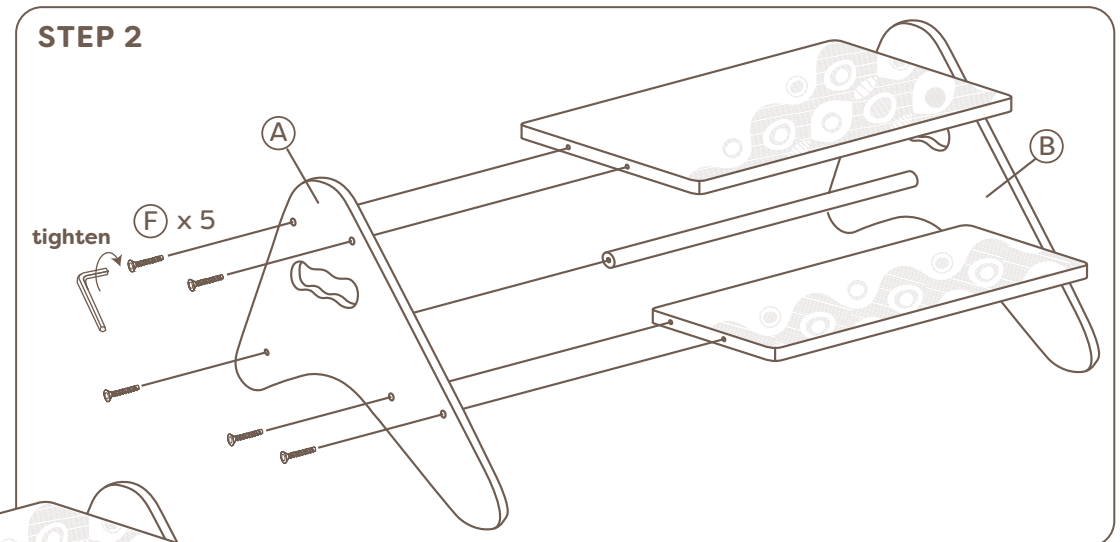

B^{spaces}

2+

sneak a peek or extend your reeeeach.

Peek-a-boost™
Wooden Step Stool

LIST OF PIECES

(A) x1 (B) x1 (C) x1 (D) x1 (E) x1 (F) x10

Includes one hexagon key

An extra little boost to reach new heights.

Pssst! A few words of advice:

- Maximum load of 154 lbs (70 kg).
- Intended for indoor use only.
- Have a grown-up take care of assembly and watch out for the sharp end of the screws!

WARNING:

Grown-ups: keep screws, small parts and plastic bags away from children while you're in building mode.