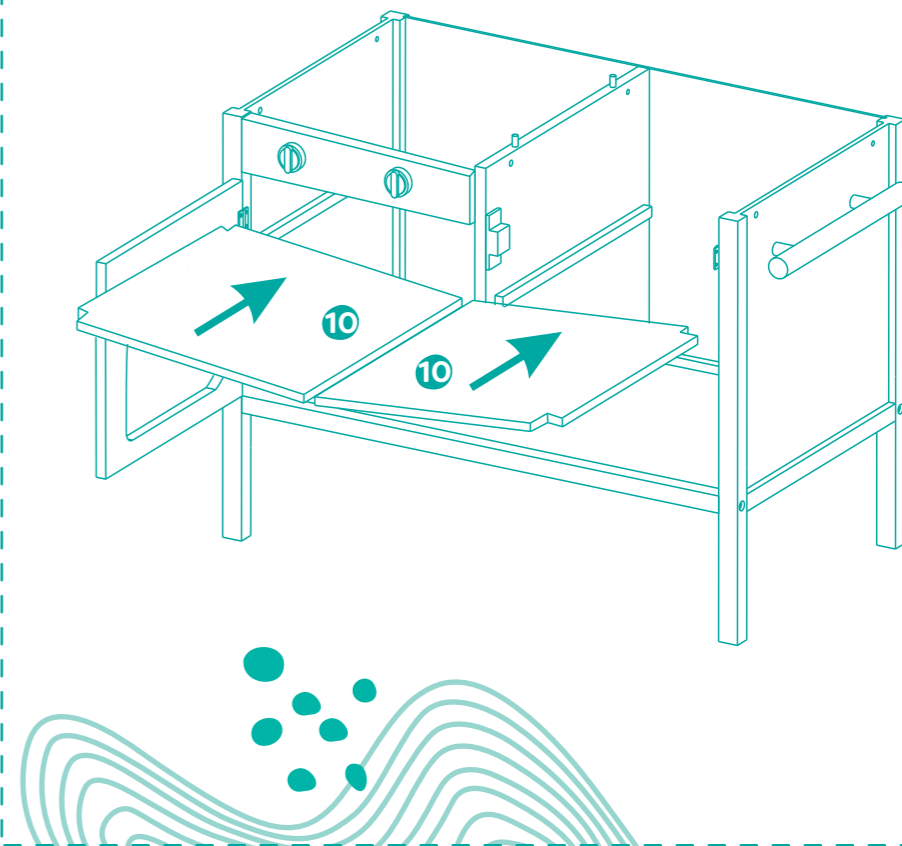

Step 4

Step 5

Step 6

Step 7

Step 8

Step 9