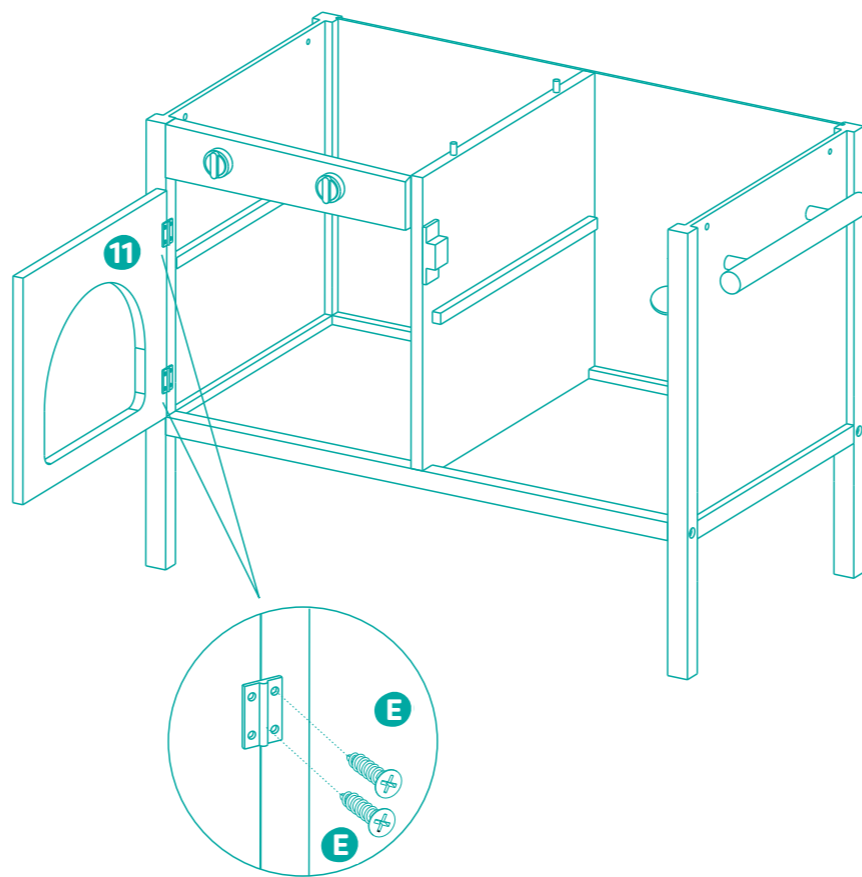

Step 4

Step 5

Step 6

Step 7

Step 8

Step 9