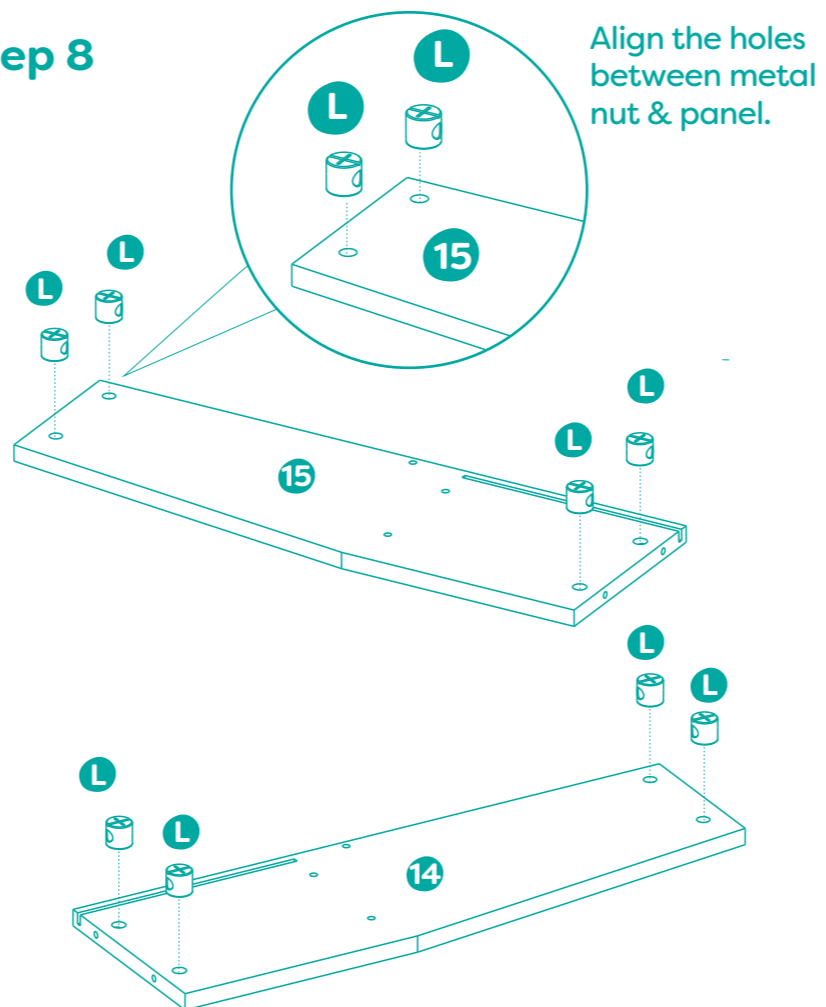

List of Pieces

Tool List

- Hex wrench (included)  x 1
- Philips head screwdriver (not included) 

Cookware & Tableware

Step 1

Step 2

Step 3

Step 4

Step 5

Step 6

Step 7

Step 8

Step 9

Step 10

Step 11

Step 12

Step 13

Step 14

Step 15

Step 16

Step 17

Step 17

23
Make sure all joints are fully snapped in when installing sink.

Voilà!