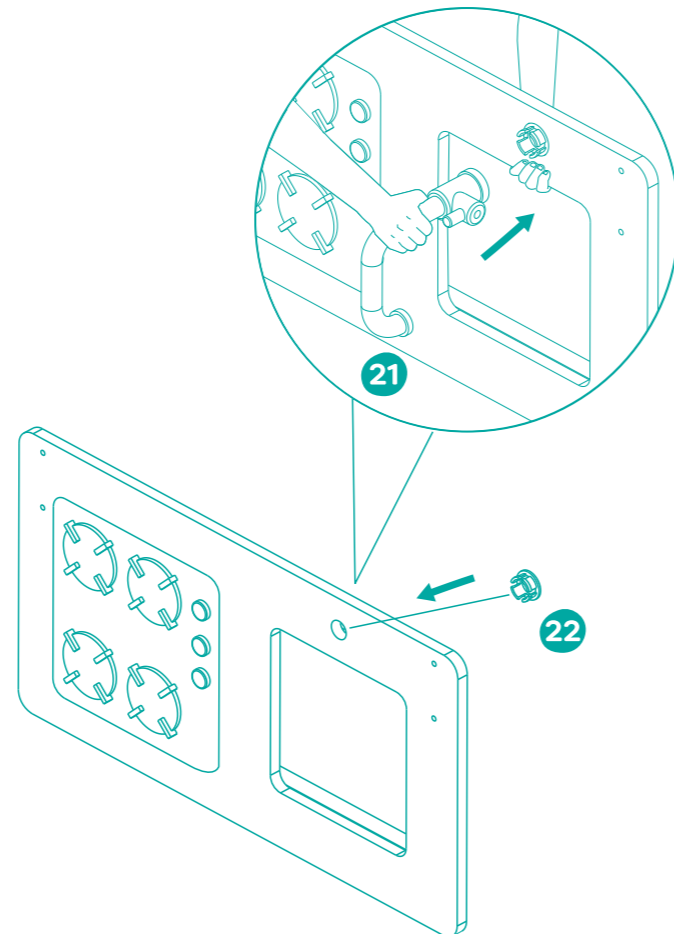

3+

B.

Mini Chef Kitchenette™ Wooden Play Kitchen

Hardware List

- A** x 4  **E** x 8 
- B** x 15  **M** x 11 
- C** x 4  **L** x 12 
- D** x 8 

Hardware : Wall mount step

- F** x 4  **I** x 3 
- G** x 3  **J** x 1 
- H** x 8  **K** x 2 

List of Pieces

Tool List

- Hex wrench (included)  x 1
- Philips head screwdriver (not included) 

Cookware & Tableware

Step 1

Step 2

Step 3

Step 4

Step 5

Step 6

Step 7

Step 8

Step 9

Step 10

Step 11

Step 12

Step 13

Step 14

Step 15

Step 16

Step 17

Step 17

23
Make sure all joints are fully snapped in when installing sink.

Voilà!