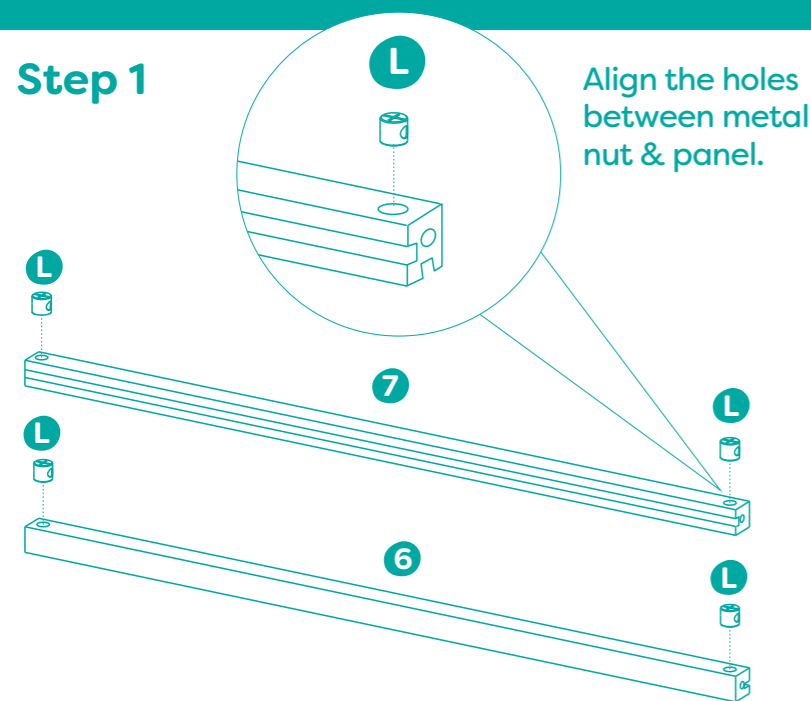

3+

B.

Mini Chef Kitchenette™ Wooden Play Kitchen

Hardware List

- A** x 4  **E** x 8 
- B** x 15  **M** x 11 
- C** x 4  **L** x 12 
- D** x 8 

Hardware : Wall mount step

- F** x 4  **I** x 3 
- G** x 3  **J** x 1 
- H** x 8  **K** x 2 

List of Pieces

Tool List

- Hex wrench (included)  x 1
- Philips head screwdriver (not included) 

Cookware & Tableware

Step 1

Step 2

Step 3

Step 4

Step 5

Step 6

Step 7

Step 8

Step 9

Step 10

Step 11

Step 12

Step 13

Step 14

Step 15

Step 16

Step 17

Step 17

23
Make sure all joints are fully snapped in when installing sink.

Voilà!