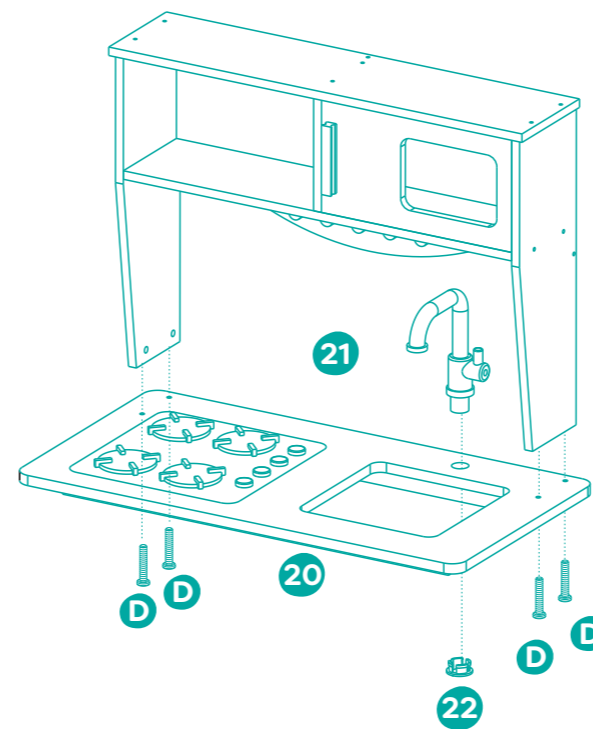

3+

B.

Mini Chef Kitchenette™ Wooden Play Kitchen

Hardware List

- A** x 4  **E** x 8 
- B** x 15  **M** x 11 
- C** x 4  **L** x 12 
- D** x 8 

Hardware : Wall mount step

- F** x 4  **I** x 3 
- G** x 3  **J** x 1 
- H** x 8  **K** x 2 

Step 13

Step 14

Step 15

Step 16

Step 17

Step 17

23
Make sure all joints are fully snapped in when installing sink.

Voilà!

Wall Mount Step 1

Wall Mount Step 2

Wall Mount Step 3

Wall Mount Step 4

© 2019 Maison Battat Inc.
B. and Mini Chef Kitchenette
and Just B. Just You. B. You
are trademarks of
Maison Battat Inc.
Manufactured for
Maison Battat Inc.
8440 Darnley Road,
Montreal, P.Q. H4T 1M4
Designed by
Maison Battat Inc.
Consumer Information Line:
1-866-665-5524
Visit us at
www.mybtoys.com