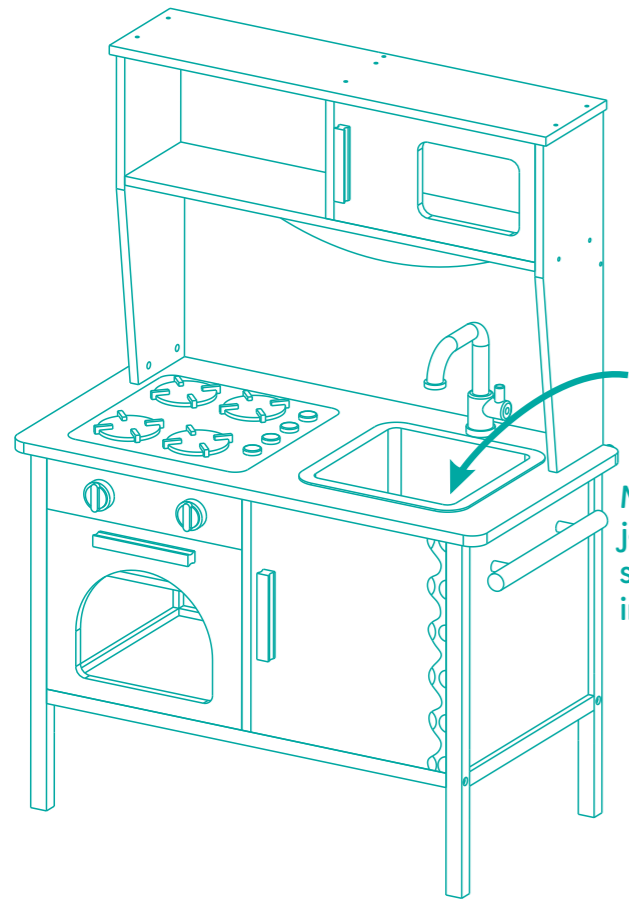

3+

B.

Mini Chef Kitchenette™ Wooden Play Kitchen

Hardware List

- A** x 4  **E** x 8 
- B** x 15  **M** x 11 
- C** x 4  **L** x 12 
- D** x 8 

Hardware : Wall mount step

- F** x 4  **I** x 3 
- G** x 3  **J** x 1 
- H** x 8  **K** x 2 

Step 13

Step 14

Step 15

Step 16

Step 17

Step 17

23
Make sure all joints are fully snapped in when installing sink.

Voilà!

Wall Mount Step 1

Wall Mount Step 2

Wall Mount Step 3

Wall Mount Step 4

© 2019 Maison Battat Inc.
B. and Mini Chef Kitchenette
and Just B. Just You. B. You
are trademarks of
Maison Battat Inc.
Manufactured for
Maison Battat Inc.
8440 Darnley Road,
Montreal, P.Q. H4T 1M4
Designed by
Maison Battat Inc.
Consumer Information Line:
1-866-665-5524
Visit us at
www.mybtoys.com