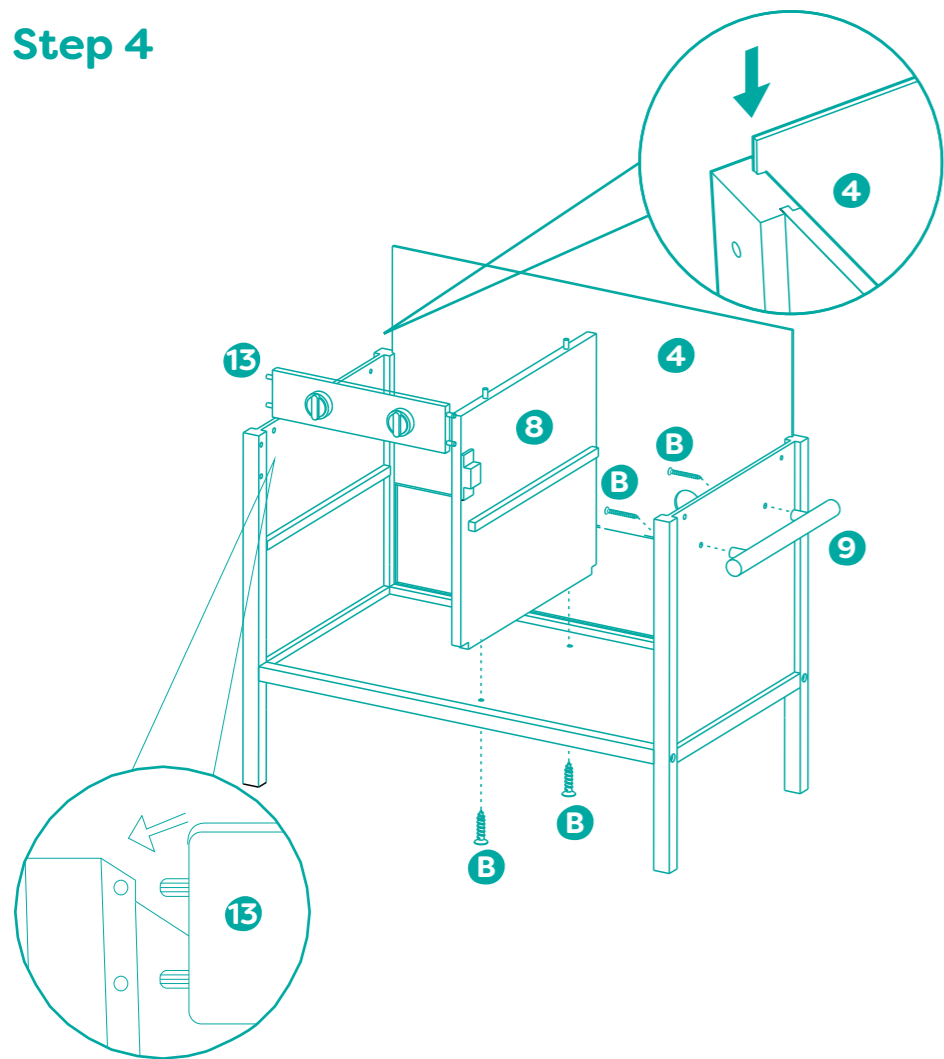

3+

B.

Mini Chef Kitchenette™ Wooden Play Kitchen

Hardware List

- A** x 4  **E** x 8 
- B** x 15  **M** x 11 
- C** x 4  **L** x 12 
- D** x 8 

Hardware : Wall mount step

- F** x 4  **I** x 3 
- G** x 3  **J** x 1 
- H** x 8  **K** x 2 

List of Pieces

Tool List

- Hex wrench (included)  x 1
- Philips head screwdriver (not included) 

Cookware & Tableware

Step 1

Step 2

Step 3

Step 4

Step 13

Step 14

Step 15

Step 16

Step 17

Step 17

23
Make sure all joints are fully snapped in when installing sink.

Voilà!