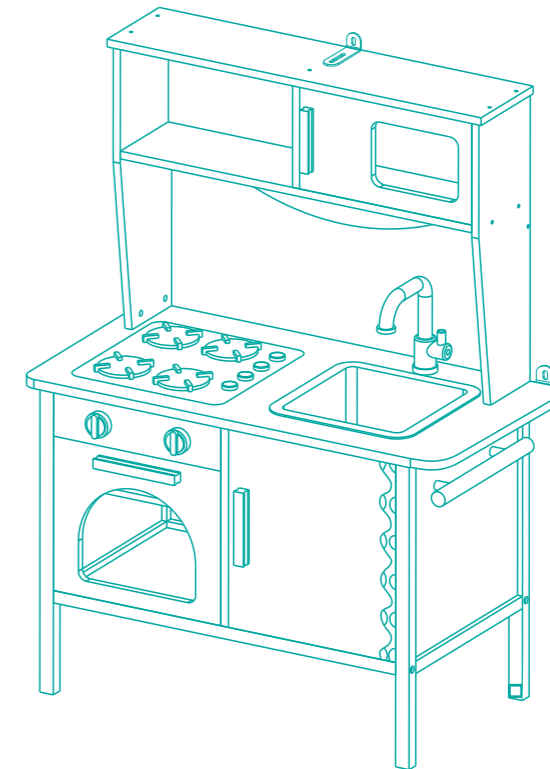

3+

B.

Mini Chef Kitchenette™ Wooden Play Kitchen

Hardware List

- A** x 4  **E** x 8 
- B** x 15  **M** x 11 
- C** x 4  **L** x 12 
- D** x 8 

Hardware : Wall mount step

- F** x 4  **I** x 3 
- G** x 3  **J** x 1 
- H** x 8  **K** x 2 

Step 13

Step 14

Step 15

Step 16

Step 17

Step 17

23
Make sure all joints are fully snapped in when installing sink.

Voilà!

Wall Mount Step 1

Wall Mount Step 2

Wall Mount Step 3

Wall Mount Step 4

© 2019 Maison Battat Inc.
B. and Mini Chef Kitchenette
and Just B. Just You. B. You
are trademarks of
Maison Battat Inc.
Manufactured for
Maison Battat Inc.
8440 Darnley Road,
Montreal, P.Q. H4T 1M4
Designed by
Maison Battat Inc.
Consumer Information Line:
1-866-665-5524
Visit us at
www.mybtoys.com