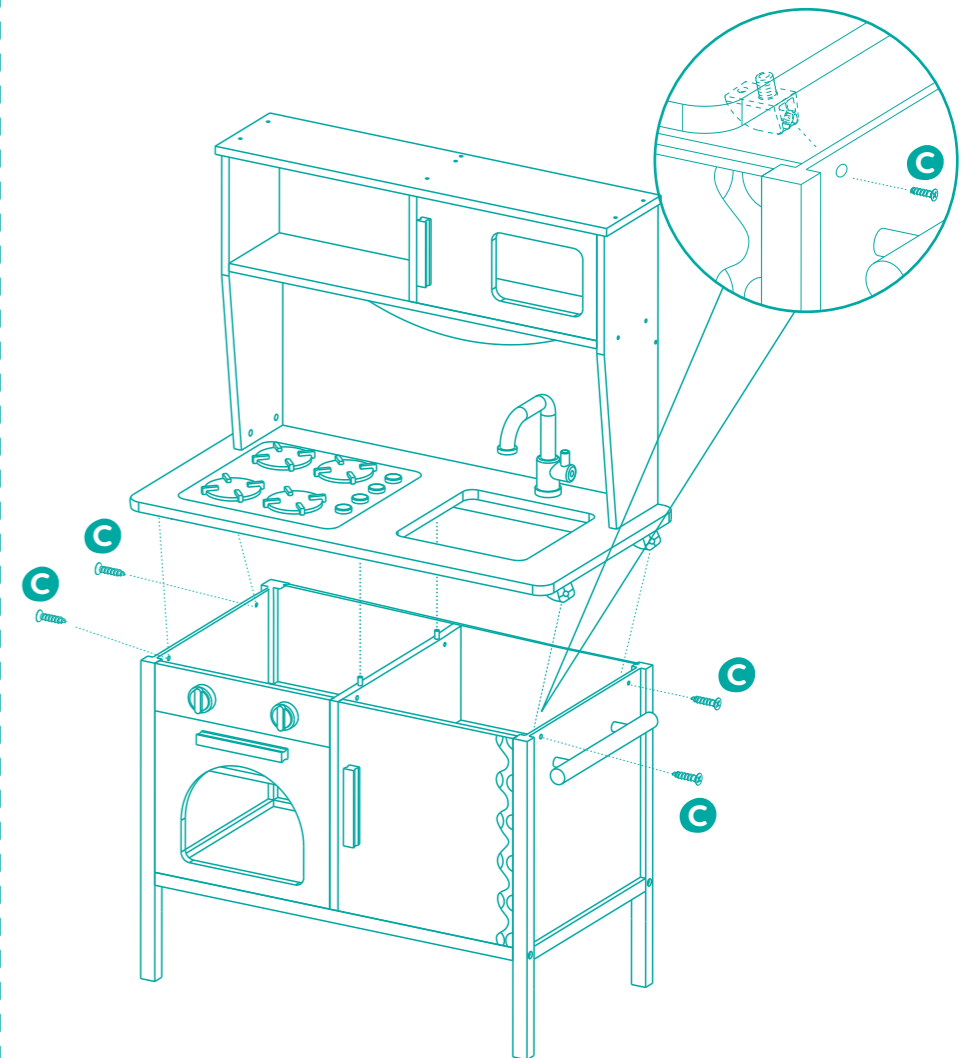

3+

B.

Mini Chef Kitchenette™ Wooden Play Kitchen

Hardware List

- A** x 4  **E** x 8 
- B** x 15  **M** x 11 
- C** x 4  **L** x 12 
- D** x 8 

Hardware : Wall mount step

- F** x 4  **I** x 3 
- G** x 3  **J** x 1 
- H** x 8  **K** x 2 

Step 13

Step 14

Step 15

Step 16

Step 17

Step 17

23
Make sure all joints are fully snapped in when installing sink.

Voilà!

Wall Mount Step 1

Wall Mount Step 2

Wall Mount Step 3

Wall Mount Step 4

© 2019 Maison Battat Inc.
B. and Mini Chef Kitchenette
and Just B. Just You. B. You
are trademarks of
Maison Battat Inc.
Manufactured for
Maison Battat Inc.
8440 Darnley Road,
Montreal, P.Q. H4T 1M4
Designed by
Maison Battat Inc.
Consumer Information Line:
1-866-665-5524
Visit us at
www.mybtoys.com