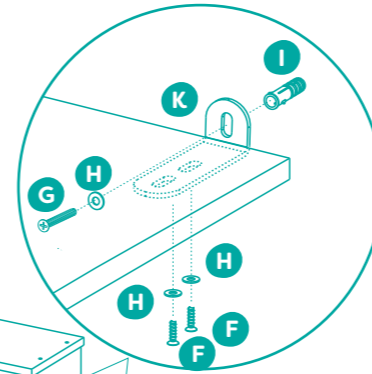

List of Pieces

Tool List

- Hex wrench (included)  x 1
- Philips head screwdriver (not included) 

Cookware & Tableware

Step 1

Step 2

Step 3

Step 4

Step 13

Step 14

Step 15

Step 16

Step 17

Step 17

23
Make sure all joints are fully snapped in when installing sink.

Voilà!

Wall Mount Step 1

Wall Mount Step 2

Wall Mount Step 3

Wall Mount Step 4

© 2019 Maison Battat Inc.
B. and Mini Chef Kitchenette
and Just B. Just You. B. You
are trademarks of
Maison Battat Inc.
Manufactured for
Maison Battat Inc.
8440 Darnley Road,
Montreal, P.Q. H4T 1M4
Designed by
Maison Battat Inc.
Consumer Information Line:
1-866-665-5524
Visit us at
www.mybtoys.com