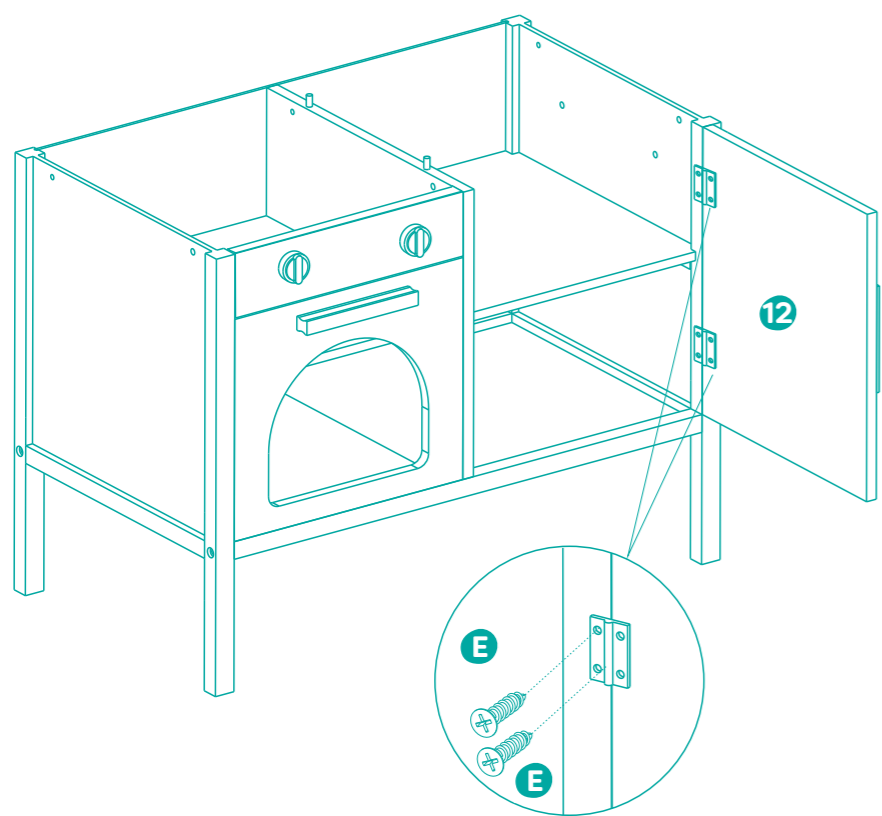

3+

B.

Mini Chef Kitchenette™ Wooden Play Kitchen

Hardware List

- A** x 4  **E** x 8 
- B** x 15  **M** x 11 
- C** x 4  **L** x 12 
- D** x 8 

Hardware : Wall mount step

- F** x 4  **I** x 3 
- G** x 3  **J** x 1 
- H** x 8  **K** x 2 

List of Pieces

Tool List

- Hex wrench (included)  x 1
- Philips head screwdriver (not included) 

Cookware & Tableware

Step 1

Step 2

Step 3

Step 4

Step 5

Step 6

Step 7

Step 8

Step 9

Step 10

Step 11

Step 12