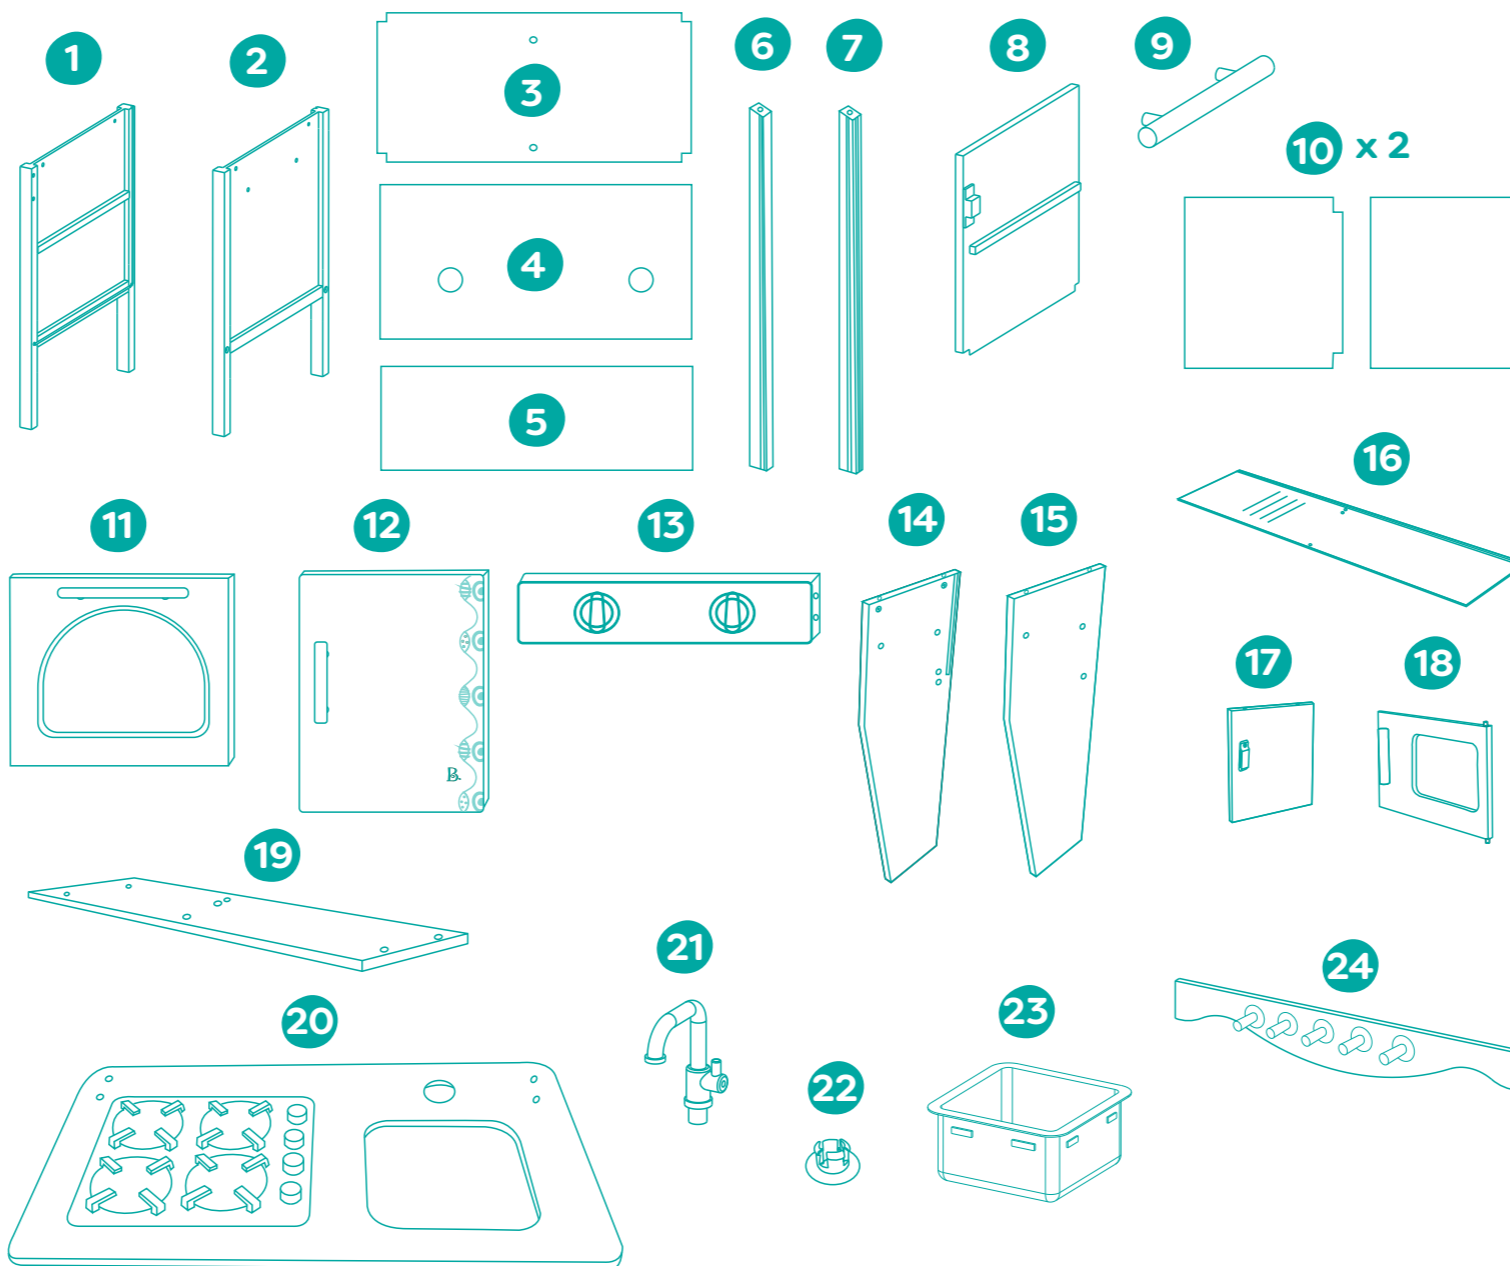

3+

B.

Mini Chef Kitchenette™ Wooden Play Kitchen

Hardware List

- A** x 4  **E** x 8 
- B** x 15  **M** x 11 
- C** x 4  **L** x 12 
- D** x 8 

Hardware : Wall mount step

- F** x 4  **I** x 3 
- G** x 3  **J** x 1 
- H** x 8  **K** x 2 

List of Pieces

Tool List

- Hex wrench (included)  x 1
- Philips head screwdriver (not included) 

Cookware & Tableware

Step 1

Step 2

Step 3

Step 4

Step 5

Step 6

Step 7

Step 8

Step 9

Step 10

Step 11

Step 12