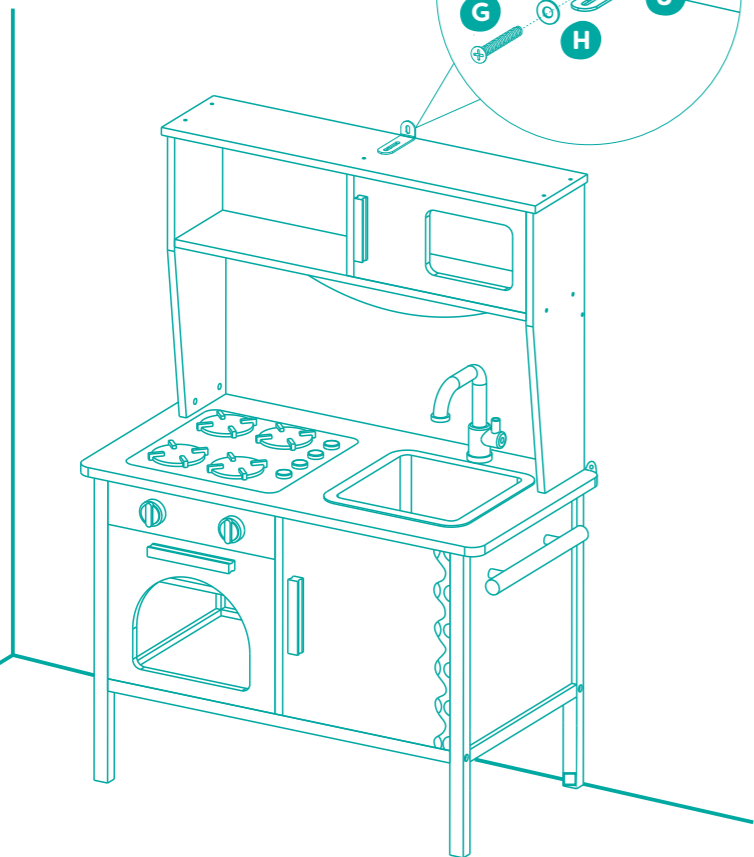

Wall Mount Step 2