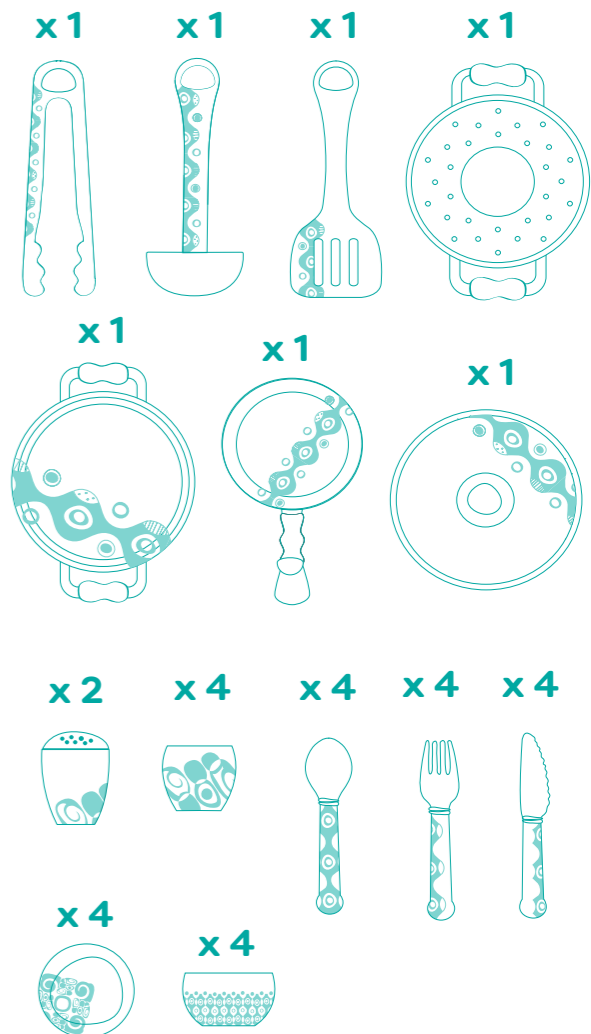

3+

B.

Mini Chef Kitchenette™ Wooden Play Kitchen

Hardware List

- A** x 4  **E** x 8 
- B** x 15  **M** x 11 
- C** x 4  **L** x 12 
- D** x 8 

Hardware : Wall mount step

- F** x 4  **I** x 3 
- G** x 3  **J** x 1 
- H** x 8  **K** x 2 

List of Pieces

Tool List

- Hex wrench (included)  x 1
- Philips head screwdriver (not included) 

Cookware & Tableware

Step 1

Step 2

Step 3

Step 4

Step 5

Step 6

Step 7

Step 8

Step 9

Step 10

Step 11

Step 12