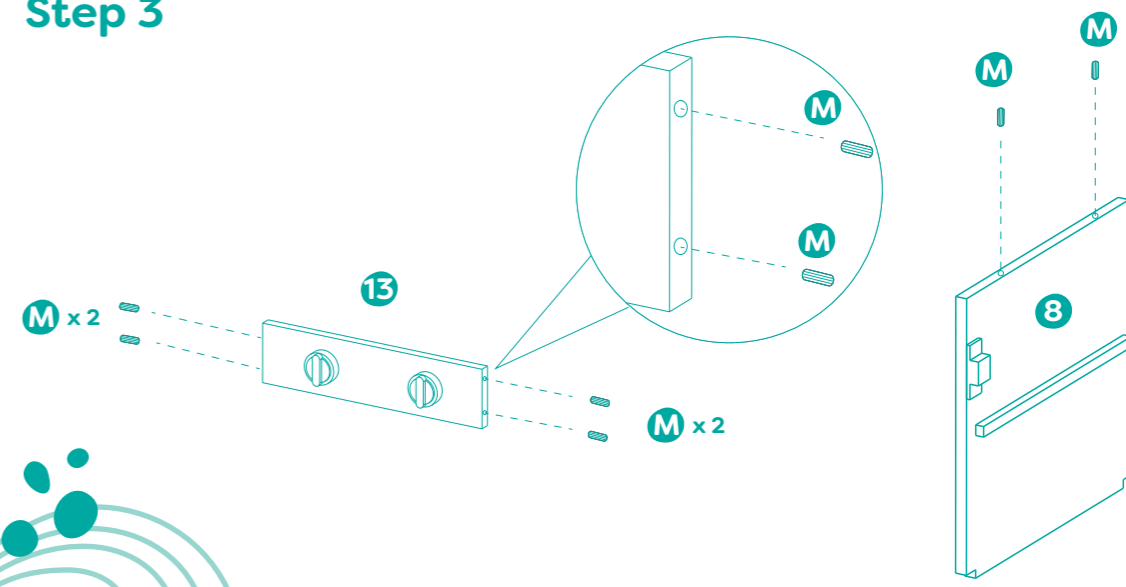

3+

B.

Mini Chef Kitchenette™ Wooden Play Kitchen

Hardware List

- A** x 4  **E** x 8 
- B** x 15  **M** x 11 
- C** x 4  **L** x 12 
- D** x 8 

Hardware : Wall mount step

- F** x 4  **I** x 3 
- G** x 3  **J** x 1 
- H** x 8  **K** x 2 

List of Pieces

Tool List

- Hex wrench (included)  x 1
- Philips head screwdriver (not included) 

Cookware & Tableware

Step 1

Step 2

Step 3

Step 4

Step 5

Step 6

Step 7

Step 8

Step 9

Step 10

Step 11

Step 12