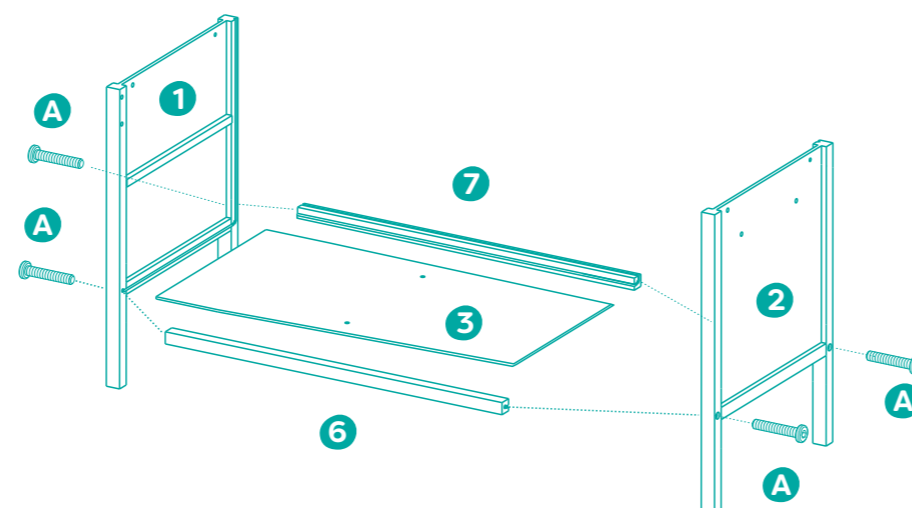

3+

B.

Mini Chef Kitchenette™ Wooden Play Kitchen

Hardware List

- A** x 4  **E** x 8 
- B** x 15  **M** x 11 
- C** x 4  **L** x 12 
- D** x 8 

Hardware : Wall mount step

- F** x 4  **I** x 3 
- G** x 3  **J** x 1 
- H** x 8  **K** x 2 

List of Pieces

Tool List

- Hex wrench (included)  x 1
- Philips head screwdriver (not included) 

Cookware & Tableware

Step 1

Step 2

Step 3

Step 4

Step 5

Step 6

Step 7

Step 8

Step 9

Step 10

Step 11

Step 12