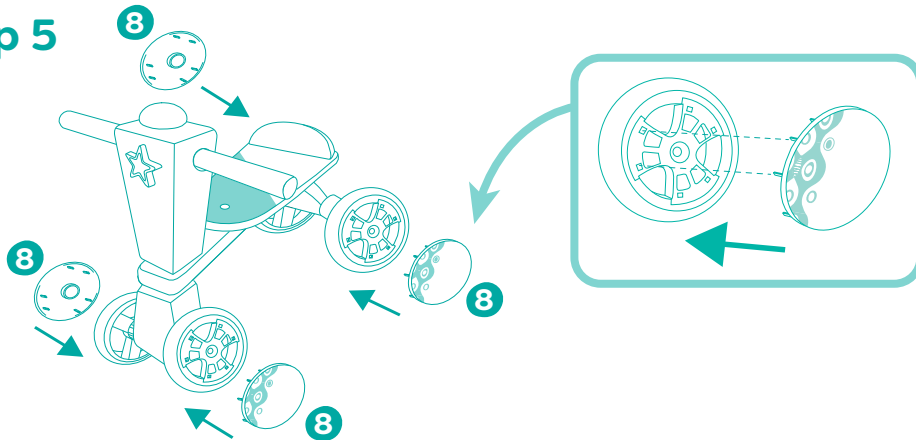

B.

18+
months

Smooth Rider™
Wooden Toddler Bike

List of Pieces

Hardware List

Tool List

Hex wrench (included)

Philips screwdriver
(not included)

(included)

(included)

Step 1

Step 2

Step 3

*Hold axle **F** with Tool **11** while twisting Part **D** with Tool **12**

Step 4

*Hold axle **G** with Tool **11** while twisting Part **D** with Tool **12**

Step 5

Voilà!

CAUTION: • Adult assembly required. Keep plastic bags out of children's reach during and after assembly. • Please remove all packaging before use. • Plastic bags pose risk of suffocation. Keep away from young infants and children. • Follow instruction sheet accurately for assembly. • Small parts such as plastic bag, screw and other packaging material may have sharp edges. Keep away from children. • Inspect all screws and assembly before giving to children. • This toy is to be used only under adult supervision. • This is a ride-on toy and not to be used as a walker. • Please store indoors as exposure to sunlight may fade colors. • Only one child can ride at a time. Toy is designed for children aged 18 months and up, and can hold up to **90lbs (40kg)**. • This toy should always be used with caution since skill is required to avoid falls or collisions. • Misuse of toy could result in injury of rider and/or spectators. Instruct children on proper use of this toy before play. • Ride only in a safe environment. Avoid dangerous areas. Never use on roadways, near motor vehicles, near steep inclines and steps, or near swimming pools and other bodies of water. • Keep out of rain or puddles as moisture may lead to mildew on wood and rusted components. • This toy may be used outdoors as well, but should not come in close proximity to swimming pools, ponds, beaches and/or any area with wet, muddy and rough ground. • Wipe clean only.