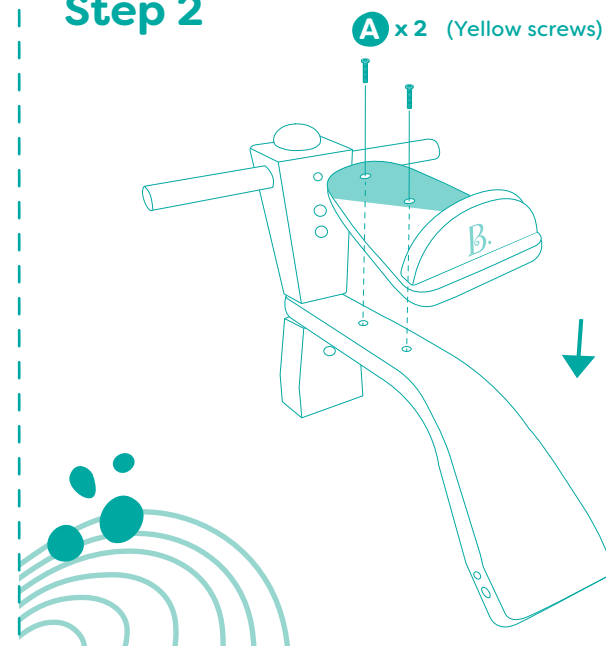

B.

18+
months

Smooth Rider™
Wooden Toddler Bike

List of Pieces

Hardware List

Tool List

Hex wrench (included)

Philips screwdriver
(not included)

(included)

(included)

Step 1

Step 2

Step 3

*Hold axle **F** with Tool **11** while twisting Part **D** with Tool **12**

Step 4

*Hold axle **G** with Tool **11** while twisting Part **D** with Tool **12**

Step 5

Voilà!

CAUTION: • Adult assembly required. Keep plastic bags out of children's reach during and after assembly. • Please remove all packaging before use. • Plastic bags pose risk of suffocation. Keep away from young infants and children. • Follow instruction sheet accurately for assembly. • Small parts such as plastic bag, screw and other packaging material may have sharp edges. Keep away from children. • Inspect all screws and assembly before giving to children. • This toy is to be used only under adult supervision. • This is a ride-on toy and not to be used as a walker. • Please store indoors as exposure to sunlight may fade colors. • Only one child can ride at a time. Toy is designed for children aged 18 months and up, and can hold up to **90lbs (40kg)**. • This toy should always be used with caution since skill is required to avoid falls or collisions. • Misuse of toy could result in injury of rider and/or spectators. Instruct children on proper use of this toy before play. • Ride only in a safe environment. Avoid dangerous areas. Never use on roadways, near motor vehicles, near steep inclines and steps, or near swimming pools and other bodies of water. • Keep out of rain or puddles as moisture may lead to mildew on wood and rusted components. • This toy may be used outdoors as well, but should not come in close proximity to swimming pools, ponds, beaches and/or any area with wet, muddy and rough ground. • Wipe clean only.