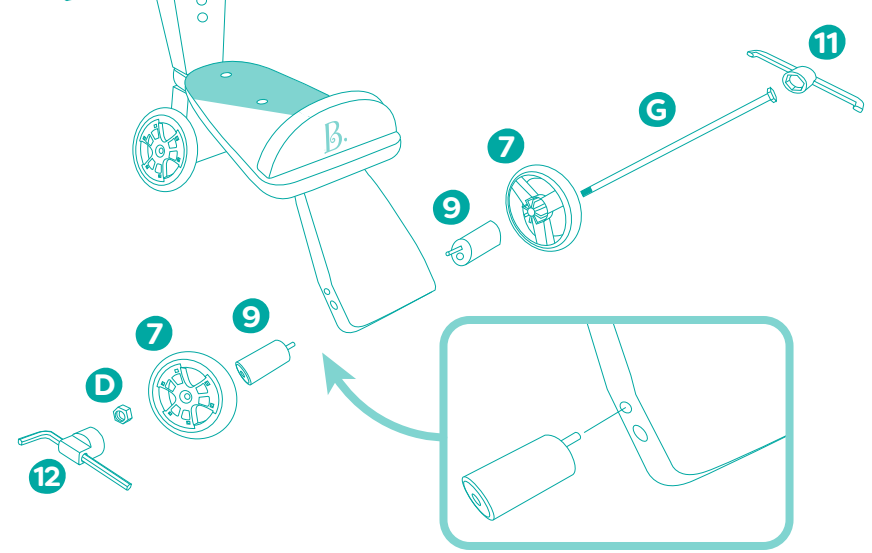

(included)

(included)

Step 1

Step 2

Step 3

*Hold axle **F** with Tool **11** while twisting Part **D** with Tool **12**

Step 4

*Hold axle **G** with Tool **11** while twisting Part **D** with Tool **12**

Step 5

Voilà!

CAUTION: • Adult assembly required. Keep plastic bags out of children's reach during and after assembly. • Please remove all packaging before use. • Plastic bags pose risk of suffocation. Keep away from young infants and children. • Follow instruction sheet accurately for assembly. • Small parts such as plastic bag, screw and other packaging material may have sharp edges. Keep away from children. • Inspect all screws and assembly before giving to children. • This toy is to be used only under adult supervision. • This is a ride-on toy and not to be used as a walker. • Please store indoors as exposure to sunlight may fade colors. • Only one child can ride at a time. Toy is designed for children aged 18 months and up, and can hold up to **90lbs (40kg)**. • This toy should always be used with caution since skill is required to avoid falls or collisions. • Misuse of toy could result in injury of rider and/or spectators. Instruct children on proper use of this toy before play. • Ride only in a safe environment. Avoid dangerous areas. Never use on roadways, near motor vehicles, near steep inclines and steps, or near swimming pools and other bodies of water. • Keep out of rain or puddles as moisture may lead to mildew on wood and rusted components. • This toy may be used outdoors as well, but should not come in close proximity to swimming pools, ponds, beaches and/or any area with wet, muddy and rough ground. • Wipe clean only.