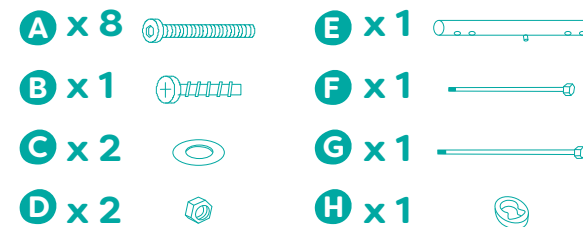

B.

18+
months

Smooth Rider™
Wooden Toddler Bike

List of Pieces

Hardware List

Tool List

Hex wrench (included)

Philips screwdriver
(not included)

(included)

(included)

Step 1

Step 2

Step 3

*Hold axle **F** with Tool **11** while twisting Part **D** with Tool **12**

Step 4

*Hold axle **G** with Tool **11** while twisting Part **D** with Tool **12**