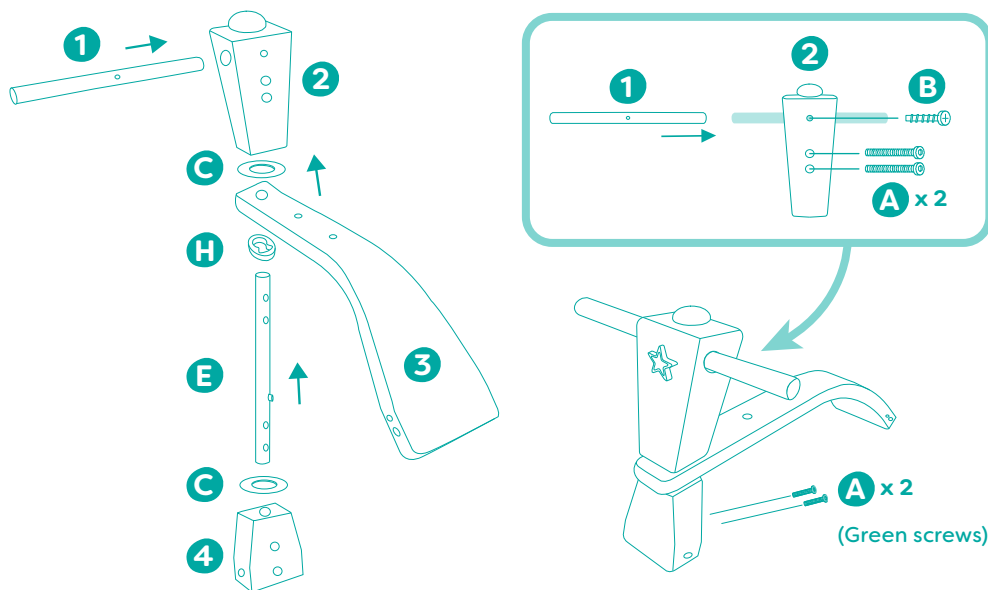

B.

18+
months

Smooth Rider™
Wooden Toddler Bike

List of Pieces

Hardware List

Tool List

Hex wrench (included)

Philips screwdriver
(not included)

(included)

(included)

Step 1

Step 2

Step 3

*Hold axle **F** with Tool **11** while twisting Part **D** with Tool **12**

Step 4

*Hold axle **G** with Tool **11** while twisting Part **D** with Tool **12**

Step 5

Voilà!

CAUTION: • Adult assembly required. Keep plastic bags out of children's reach during and after assembly. • Please remove all packaging before use. • Plastic bags pose risk of suffocation. Keep away from young infants and children. • Follow instruction sheet accurately for assembly. • Small parts such as plastic bag, screw and other packaging material may have sharp edges. Keep away from children. • Inspect all screws and assembly before giving to children. • This toy is to be used only under adult supervision. • This is a ride-on toy and not to be used as a walker. • Please store indoors as exposure to sunlight may fade colors. • Only one child can ride at a time. Toy is designed for children aged 18 months and up, and can hold up to **90lbs (40kg)**. • This toy should always be used with caution since skill is required to avoid falls or collisions. • Misuse of toy could result in injury of rider and/or spectators. Instruct children on proper use of this toy before play. • Ride only in a safe environment. Avoid dangerous areas. Never use on roadways, near motor vehicles, near steep inclines and steps, or near swimming pools and other bodies of water. • Keep out of rain or puddles as moisture may lead to mildew on wood and rusted components. • This toy may be used outdoors as well, but should not come in close proximity to swimming pools, ponds, beaches and/or any area with wet, muddy and rough ground. • Wipe clean only.