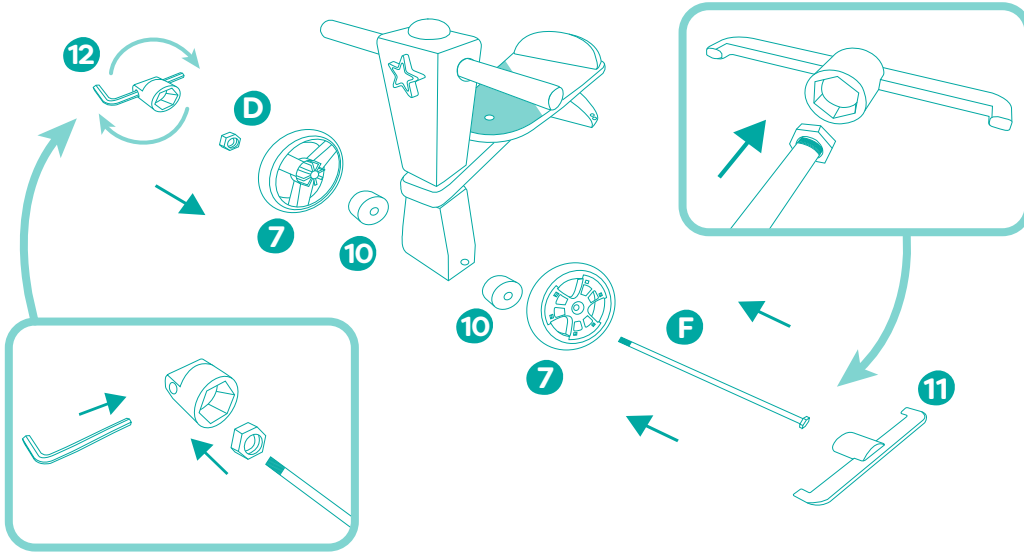

B.

18+
months

Smooth Rider™
Wooden Toddler Bike

List of Pieces

Hardware List

Tool List

Hex wrench (included)

Philips screwdriver
(not included)

(included)

(included)

Step 1

Step 2

Step 3

*Hold axle **F** with Tool **11** while twisting Part **D** with Tool **12**

Step 4

*Hold axle **G** with Tool **11** while twisting Part **D** with Tool **12**

Step 5

Voilà!

CAUTION: • Adult assembly required. Keep plastic bags out of children's reach during and after assembly. • Please remove all packaging before use. • Plastic bags pose risk of suffocation. Keep away from young infants and children. • Follow instruction sheet accurately for assembly. • Small parts such as plastic bag, screw and other packaging material may have sharp edges. Keep away from children. • Inspect all screws and assembly before giving to children. • This toy is to be used only under adult supervision. • This is a ride-on toy and not to be used as a walker. • Please store indoors as exposure to sunlight may fade colors. • Only one child can ride at a time. Toy is designed for children aged 18 months and up, and can hold up to **90lbs (40kg)**. • This toy should always be used with caution since skill is required to avoid falls or collisions. • Misuse of toy could result in injury of rider and/or spectators. Instruct children on proper use of this toy before play. • Ride only in a safe environment. Avoid dangerous areas. Never use on roadways, near motor vehicles, near steep inclines and steps, or near swimming pools and other bodies of water. • Keep out of rain or puddles as moisture may lead to mildew on wood and rusted components. • This toy may be used outdoors as well, but should not come in close proximity to swimming pools, ponds, beaches and/or any area with wet, muddy and rough ground. • Wipe clean only.