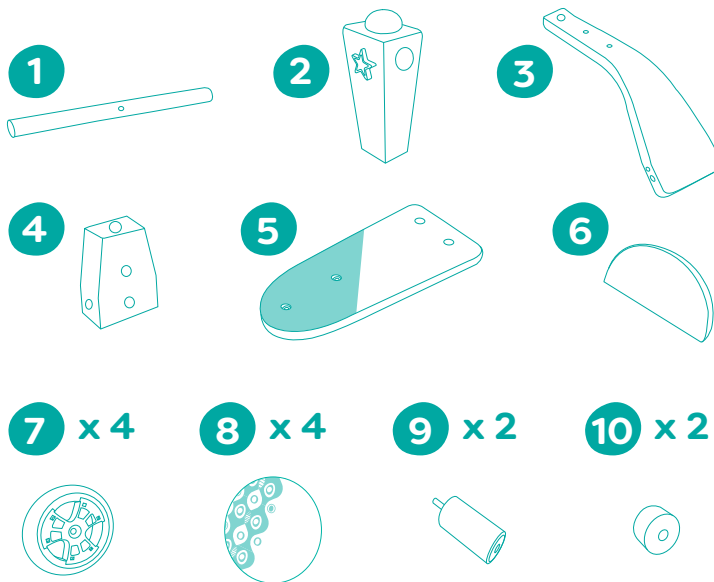

B.

18+
months

Smooth Rider™
Wooden Toddler Bike

List of Pieces

Hardware List

Tool List

Hex wrench (included)

Philips screwdriver
(not included)

(included)

(included)

Step 1

Step 2

Step 3

*Hold axle **F** with Tool **11** while twisting Part **D** with Tool **12**

Step 4

*Hold axle **G** with Tool **11** while twisting Part **D** with Tool **12**

Step 5

Voilà!

CAUTION: • Adult assembly required. Keep plastic bags out of children's reach during and after assembly. • Please remove all packaging before use. • Plastic bags pose risk of suffocation. Keep away from young infants and children. • Follow instruction sheet accurately for assembly. • Small parts such as plastic bag, screw and other packaging material may have sharp edges. Keep away from children. • Inspect all screws and assembly before giving to children. • This toy is to be used only under adult supervision. • This is a ride-on toy and not to be used as a walker. • Please store indoors as exposure to sunlight may fade colors. • Only one child can ride at a time. Toy is designed for children aged 18 months and up, and can hold up to **90lbs (40kg)**. • This toy should always be used with caution since skill is required to avoid falls or collisions. • Misuse of toy could result in injury of rider and/or spectators. Instruct children on proper use of this toy before play. • Ride only in a safe environment. Avoid dangerous areas. Never use on roadways, near motor vehicles, near steep inclines and steps, or near swimming pools and other bodies of water. • Keep out of rain or puddles as moisture may lead to mildew on wood and rusted components. • This toy may be used outdoors as well, but should not come in close proximity to swimming pools, ponds, beaches and/or any area with wet, muddy and rough ground. • Wipe clean only.