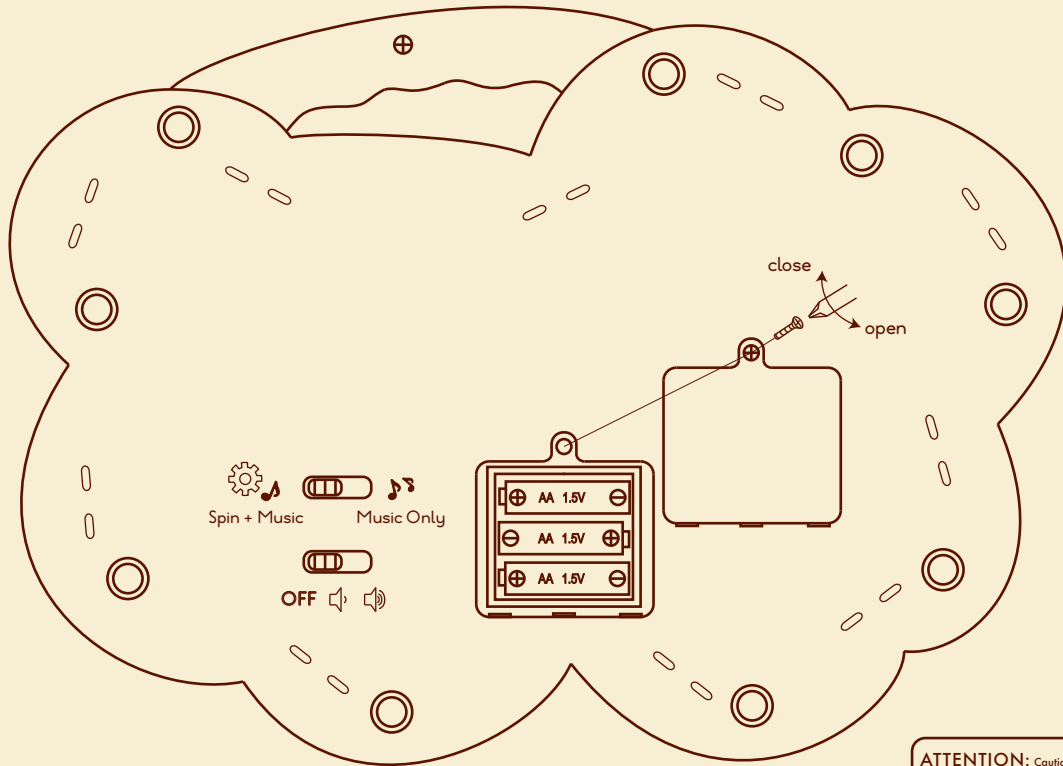

Cat

Dog

Pig

Spin + Music

The music plays only when you spin the gears.

Music Only

The music plays as soon as you put animals on the gears. No spinning required!

OFF Power off

Low volume

High volume

REPLACING BATTERIES

3 AA (1.5V) BATTERIES INCLUDED

- Do not mix old and new batteries.
- Do not mix alkaline, standard (carbon-zinc), or rechargeable batteries.
- Do not throw this product or it's batteries in a fire as batteries may explode or leak.
- Dead batteries? Check out earth911.com to quickly find the recycling center nearest you.

Come see how **B.** is rocking and rolling at mybtoys.com

If you have any questions, comments, don't leave them in the barn. Call us (toll free). 1-866-665-5524

Please remove all packaging materials before giving to children.

100% RECYCLED
WOOD-FREE PAPER
PRINTED WITH
SOY-BASED INKS

© 2019 Maison Battat Inc.
B. and **Mooosical Gears** and
Just B. Just You. B. You are trademarks of
Maison Battat Inc.

Manufactured for
Maison Battat Inc.
8440 Darnley Road,
Montreal, P.Q. H4T 1M4
Designed by
Maison Battat Inc.

Consumer Information Line:
1-866-665-5524

Visit us at
www.mybtoys.com

BX1536