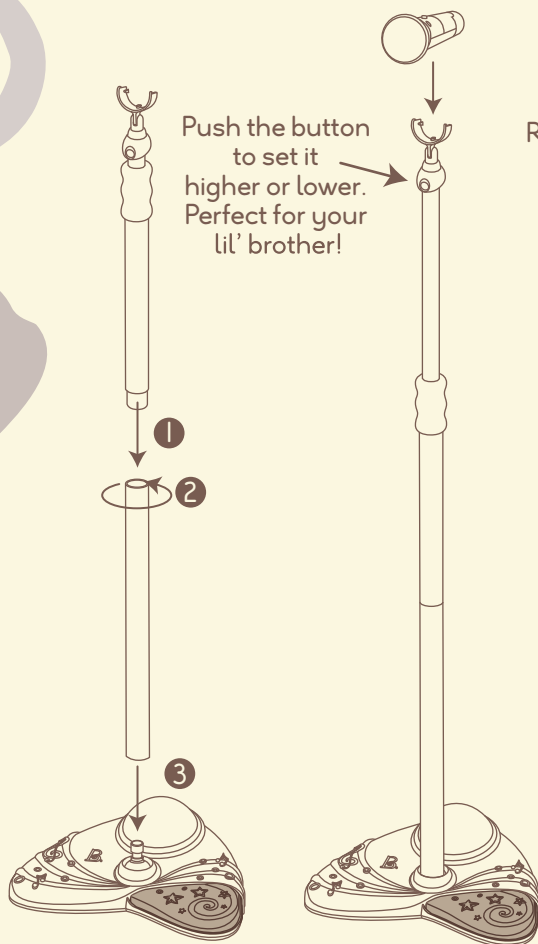

Let the LIGHT SHOW begin!

B.

Mic It Shine®

3 YEARS +

Extendable microphone with a ton of fun features.

- Press MUSIC button  to shuffle through 5 funky beats.
- Hold REC button  to drop lyrics over a song and make it your own. Slide to go from NORMAL to CRAZY and release to end the recording session.
- Press PLAY  to hear your latest creation on top of the song.
- Press STOP  when you need a minute (or two) to catch your breath.
- Connect a smart device via  Bluetooth® to sing along your favorite pop song. (Make sure the light  indicator is ON.)

1. To connect to Bluetooth, follow these steps from A to E.

- Turn off any nearby Bluetooth devices (e.g. speaker, phone or tablet).
- Make your audio device discoverable by turning ON Bluetooth in settings.
- Hold Bluetooth button on the back of the microphone, until the indicator turns ON.
- In settings, choose the "Mic It Shine" device.
- Microphone will "beep" and you're now connected.