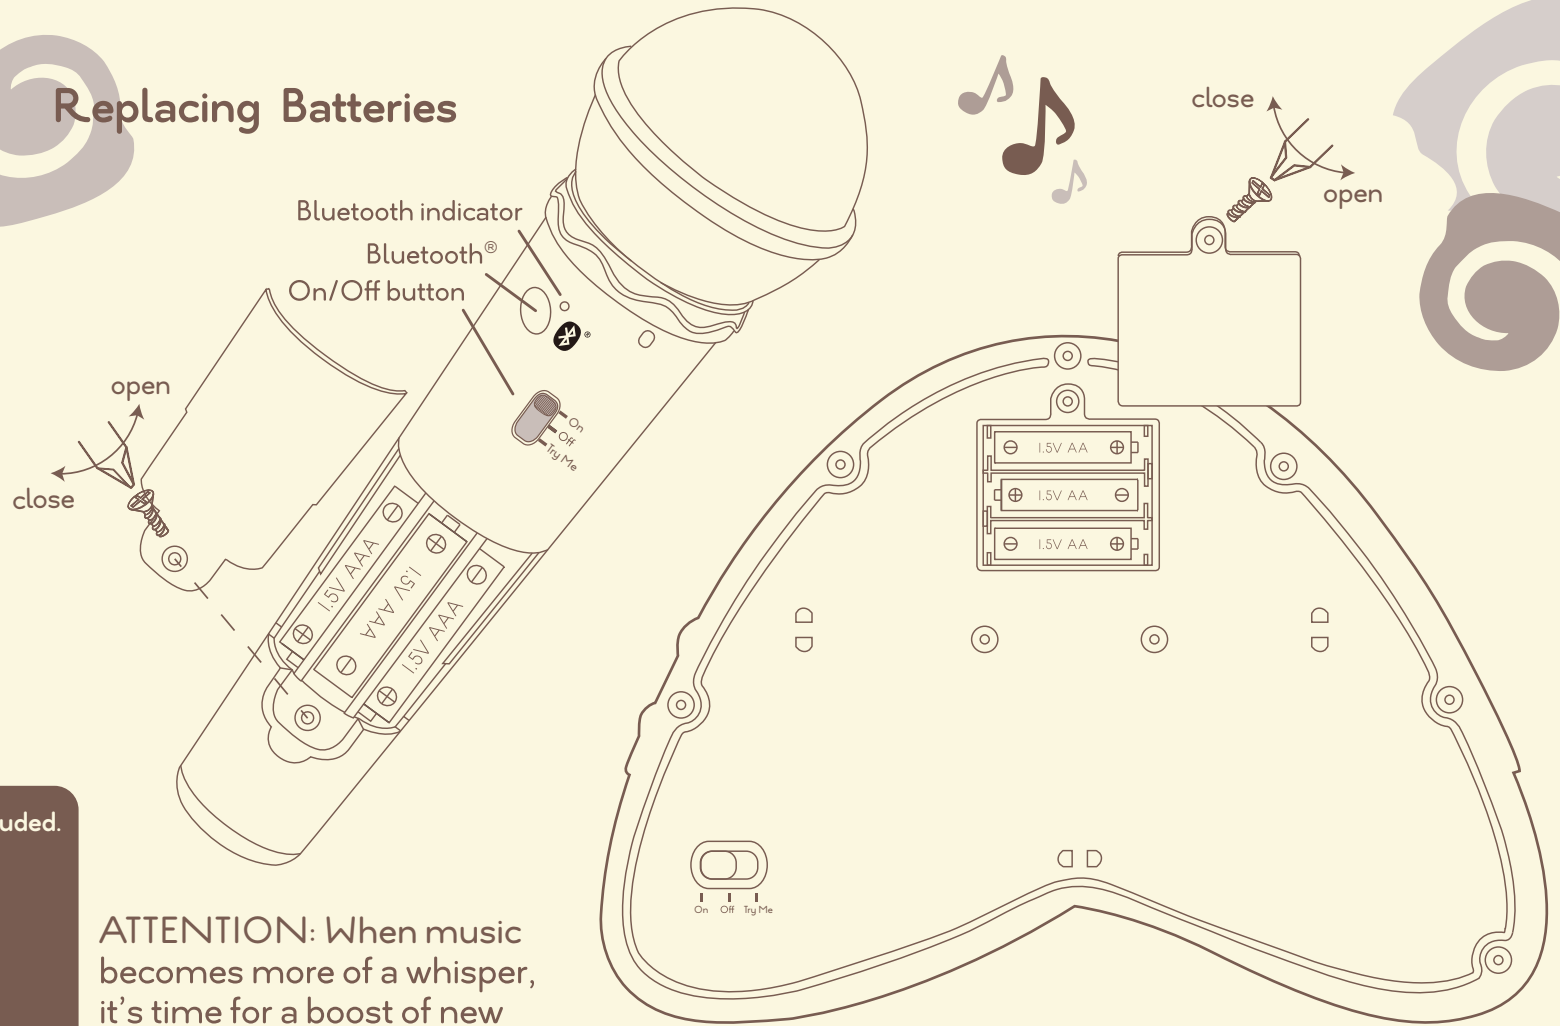

Replacing Batteries

REPLACING BATTERIES

3 X AAA (1.5V) batteries for microphone included.

3 X AA (1.5V) batteries for base included.

- Do not mix old and new batteries.
- Do not mix alkaline, standard (carbon-zinc), or rechargeable batteries.
- Dead batteries? Check out earth911.com to quickly find the recycling center nearest you.

ATTENTION: When music becomes more of a whisper, it's time for a boost of new energy! Follow these steps to change the batteries.

This device complies with Part 15 of the FCC Rules. Operation is subject to the following two conditions: (1) this device may not cause harmful interference, and (2) this device must accept any interference received including interference that may cause undesired operation.

Caution: changes or modifications not expressly approved by the party responsible for compliance could void the user's authority to operate the equipment.

NOTE: This equipment has been tested and found to comply with the limits for a Class B digital device pursuant to Part 15 of the FCC Rules. These limits are designed to provide reasonable protection against harmful interference in a residential installation. This equipment generates, uses and can radiate radio frequency energy and, if not installed and used in accordance with the instructions, may cause harmful interference to radio communications. However, there is no guarantee that interference will not occur in a particular installation. If this equipment does cause harmful interference to radio or television reception, which can be determined by turning the equipment off and on, the user is encouraged to try to correct the interference by one or more of the following measures:

- Reorient or relocate the receiving antenna.
- Increase the separation between the equipment and receiver.
- Connect the equipment into an outlet on a circuit different from that to which the receiver is connected.
- Consult the dealer or an experienced radio/TV technician for help.

Want to see how B. is in sync with the world of toys?

Come and see for yourself at mybtoys.com. If you have any questions, comments, or you simply want to sing us a song, call us (toll free).

1-866-665-5524

ATTENTION: When the module's functions lose performance, follow instructions carefully to install new batteries.

© 2019 Maison Battat Inc. B. and Mic It Shine and Just B. Just You. B. You are registered trademarks of Maison Battat Inc.

Manufactured for Maison Battat Inc. 8440 Darnley Road, Montreal, P.Q. H4T 1M4
Designed by Maison Battat Inc.
Consumer Information Line: 1-866-665-5524

Visit us at www.mybtoys.com

BXI535
BXI586