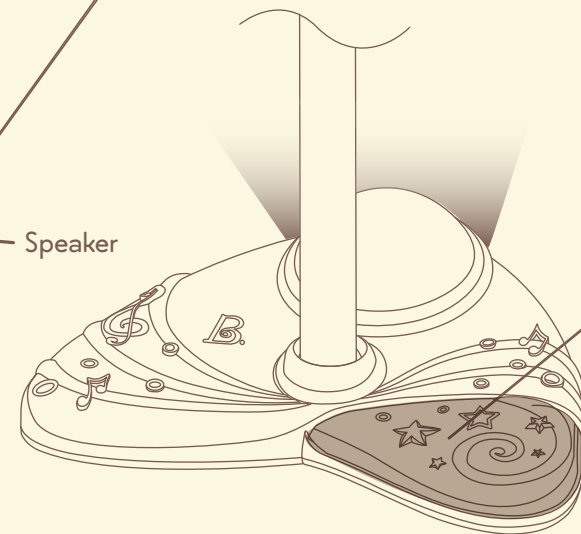

Let the LIGHT SHOW begin!

B.

Mic It Shine®

3 YEARS +

Extendable microphone with a ton of fun features.

- Press MUSIC button  to shuffle through 5 funky beats.
- Hold REC button  to drop lyrics over a song and make it your own. Slide to go from NORMAL to CRAZY and release to end the recording session.
- Press PLAY  to hear your latest creation on top of the song.
- Press STOP  when you need a minute (or two) to catch your breath.
- Connect a smart device via  Bluetooth® to sing along your favorite pop song. (Make sure the light  indicator is ON.)

1. To connect to Bluetooth, follow these steps from A to E.

- Turn off any nearby Bluetooth devices (e.g. speaker, phone or tablet).
- Make your audio device discoverable by turning ON Bluetooth in settings.
- Hold Bluetooth button on the back of the microphone, until the indicator turns ON.
- In settings, choose the "Mic It Shine" device.
- Microphone will "beep" and you're now connected.

2. Troubleshooting:

- If the indicator becomes dim, it's almost time to replace the batteries.
- After 3 minutes of inactivity, the microphone turns OFF automatically! Peace out!
- To avoid hearing sound feedback, don't go rocking in confined areas (for example: narrow hallways).