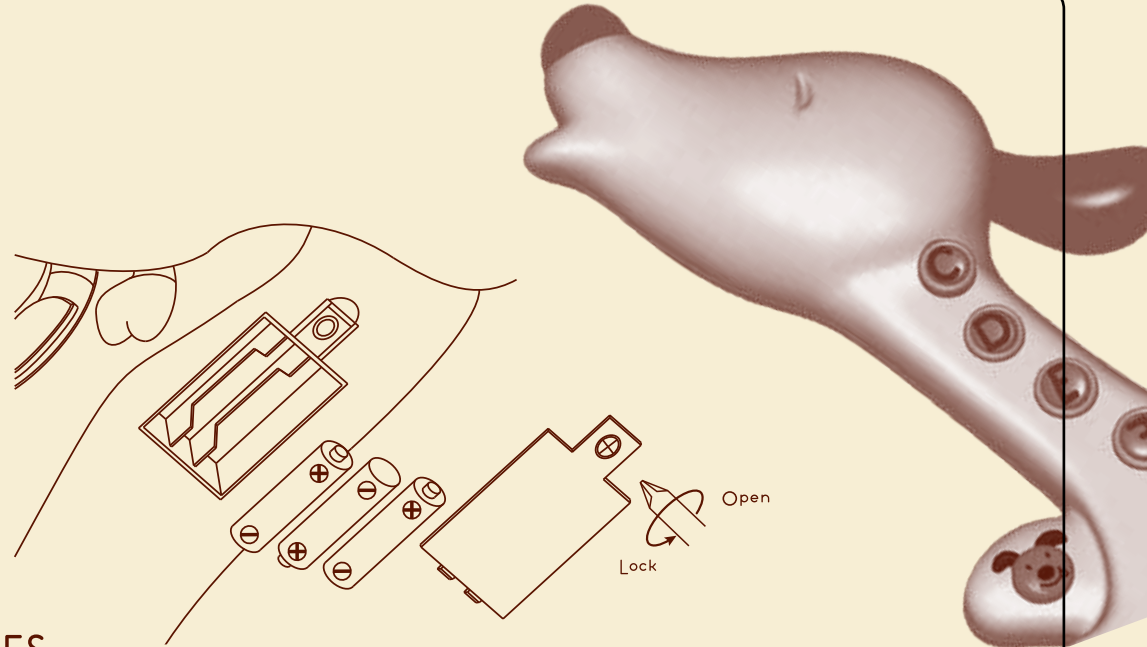

- Print in PMS4695 U ■ (SOY-BASED INKS)
- Print MONOTONE High Resolution picture as PMS4695 U
- Print on 128 g 100% Recycled Woodfree Paper
- Don't print dieline & PMS7500 U

B.

Woofer.

2 YEARS + UP

REPLACING BATTERIES

3 AA (1.5V) BATTERIES INCLUDED

- Do not mix old and new batteries
- Do not mix alkaline, standard (carbon-zinc), or rechargeable (nickel-cadmium) batteries
- Dead batteries? Check out earth911.com to quickly find the recycling center nearest you

Sniff out more about B.

at mybtoys.com. If you have questions, comments or you just want to throw us a bone, call us (toll free).

1-866-665-5524

©2017 Maison Battat Inc.
B. and Woofer and Just B. Just You. B. You are trademarks of Maison Battat Inc.

Manufactured for Maison Battat Inc.
8440 Darnley Road, Montreal, P.Q. H4T 1M4
Designed by Maison Battat Inc.

100% RECYCLED
WOOD-FREE PAPER
PRINTED WITH
SOY-BASED INKS

8.125" x 5.75"