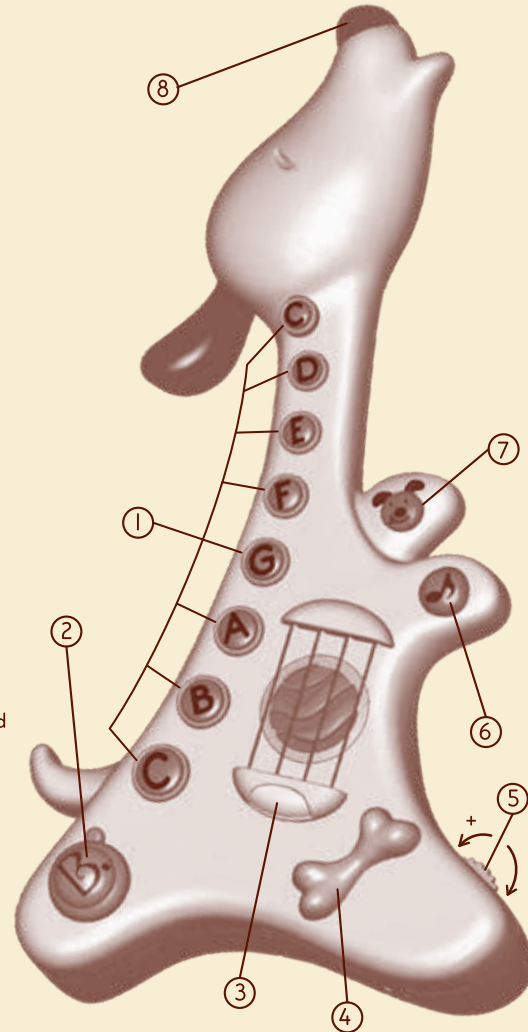

- Print in PMS4695 U ■ (SOY-BASED INKS)
- Print MONOTONE High Resolution picture as PMS4695 U
- Print on 128 g 100% Recycled Woodfree Paper
- Don't print dieline & PMS7500 U

B.

Woofer®

2 YEARS + UP

FUNCTIONS

1. CHORD BUTTONS

Eight buttons play eight musical chords. Full C to C scale lets you compose any song.

A chord is when three or more notes are played simultaneously. Chords offer a much richer sound than single notes or plucked strings. Woofer's chords were recorded in a studio to be beautiful decaying chords with tones that decay and linger...gently fading as the next chord is played.

2. FUN/OFF SWITCH

Turn dial to select play mode: Electric, Acoustic or Howl Dog. Turning dial to "Off" offers the obvious effect.

3. STRUM BUTTON

When strum button is pressed, strumming the strings will play one of 20 familiar songs. It feels like you are really playing the guitar! Every strum of the strings advances the song by 2 seconds. Keep strumming to keep the song going! Push the 🐾 to jump to the next song.

When strum button is NOT pressed, strumming the strings will play chords that appear random, but if you look at your Lyrics booklet (included), you'll find they are actually chord progressions you could sing along to!