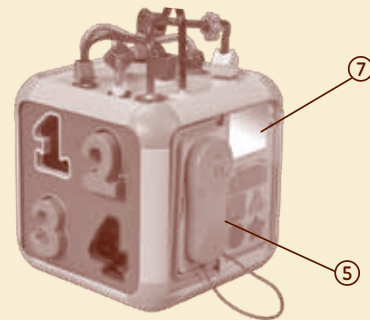

B.

Times Square™

| TO 3 YEARS

FUNCTIONS

- 1. ON / OFF SWITCH (on the piano side)**
Times Square will shut off itself if you forget.
Saves batteries (and \$). Toggle back on.
- 2. MINI PIANO**
4 keys play multiple notes; every composition is a little different than the last.
- 3. COLOR WHEEL**
Spin a little optical illusion color rainbow.
- 4. CLOCK**
Set your clock to 12 o'clock sharp to open the storage space.
- 5. PHONE**
Use the keypad to dial all of your calls, international or domestic.
- 6. LOOPY-LOOS**
Motion-activated to light up and play music.
- 7. MIRROR MIRROR**
On the wall hides the battery compartment.