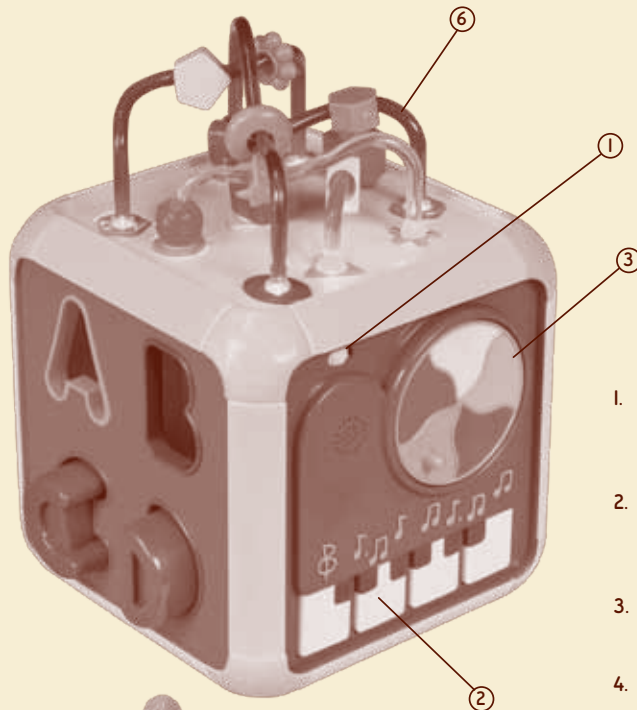

B.

Times Square™

| TO 3 YEARS

FUNCTIONS

- 1. ON / OFF SWITCH (on the piano side)**
Times Square will shut off itself if you forget.
Saves batteries (and \$). Toggle back on.
- 2. MINI PIANO**
4 keys play multiple notes; every composition is a little different than the last.
- 3. COLOR WHEEL**
Spin a little optical illusion color rainbow.
- 4. CLOCK**
Set your clock to 12 o'clock sharp to open the storage space.
- 5. PHONE**
Use the keypad to dial all of your calls, international or domestic.
- 6. LOOPY-LOOS**
Motion-activated to light up and play music.
- 7. MIRROR MIRROR**
On the wall hides the battery compartment.

REPLACING BATTERIES

3 AA (1.5V) BATTERIES INCLUDED

- Do not mix old and new batteries.
- Do not mix alkaline, standard (carbon-zinc), or rechargeable (nickel-cadmium) batteries.
- Dead batteries? Check out earth911.com to quickly find the recycling center nearest you.