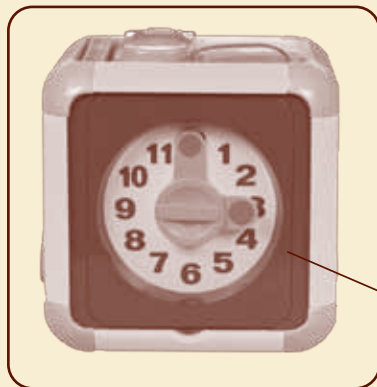

B.

Times Square™

| TO 3 YEARS

FUNCTIONS

- 1. ON / OFF SWITCH (on the piano side)**
Times Square will shut off itself if you forget.
Saves batteries (and \$). Toggle back on.
- 2. MINI PIANO**
4 keys play multiple notes; every composition is a little different than the last.
- 3. COLOR WHEEL**
Spin a little optical illusion color rainbow.
- 4. CLOCK**
Set your clock to 12 o'clock sharp to open the storage space.
- 5. PHONE**
Use the keypad to dial all of your calls, international or domestic.
- 6. LOOPY-LOOS**
Motion-activated to light up and play music.
- 7. MIRROR MIRROR**
On the wall hides the battery compartment.

B.

Times Square™

| TO 3 YEARS

DON'T...

- Don't put the Times Square near any heat source or expose it to prolonged sunlight.
- Don't get the Times Square wet or immerse it in water.
- Don't fight with your brothers or sisters over the Times Square, or anything else.